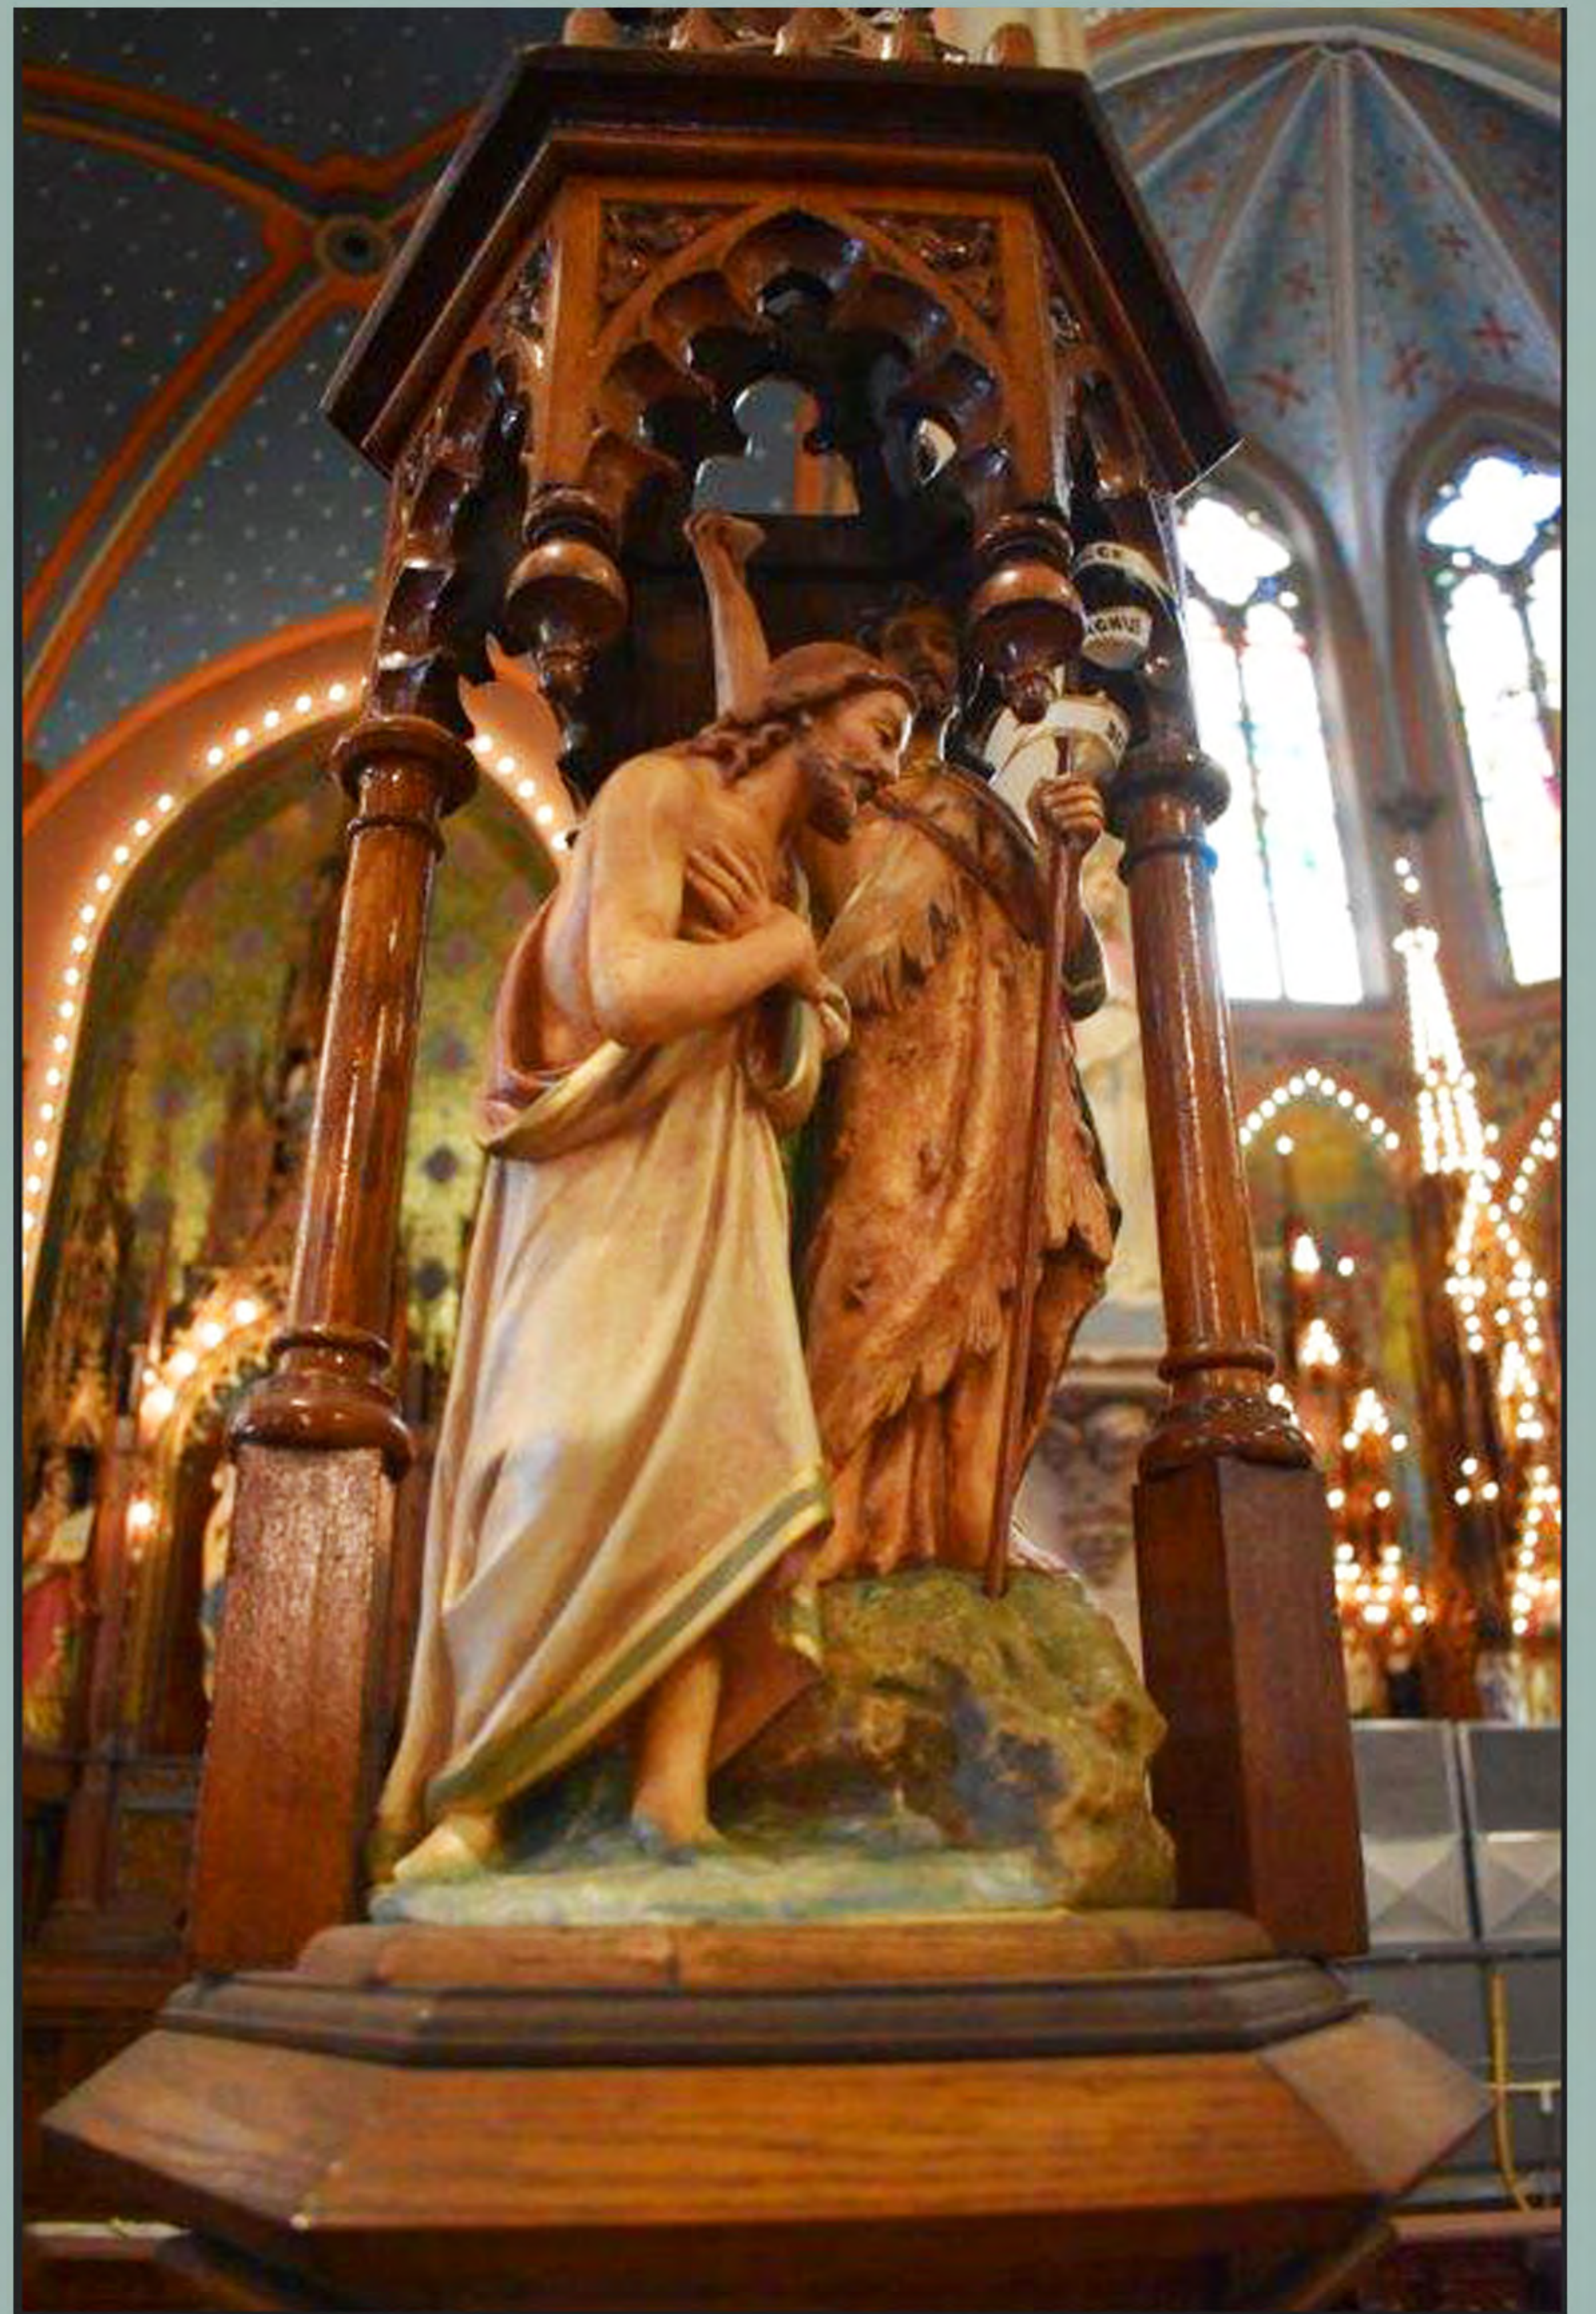

KRFONTS-725  
Beautiful vintage baptismal font in Gothic carved wood.  
Includes statue of John the Baptist baptizing Jesus.