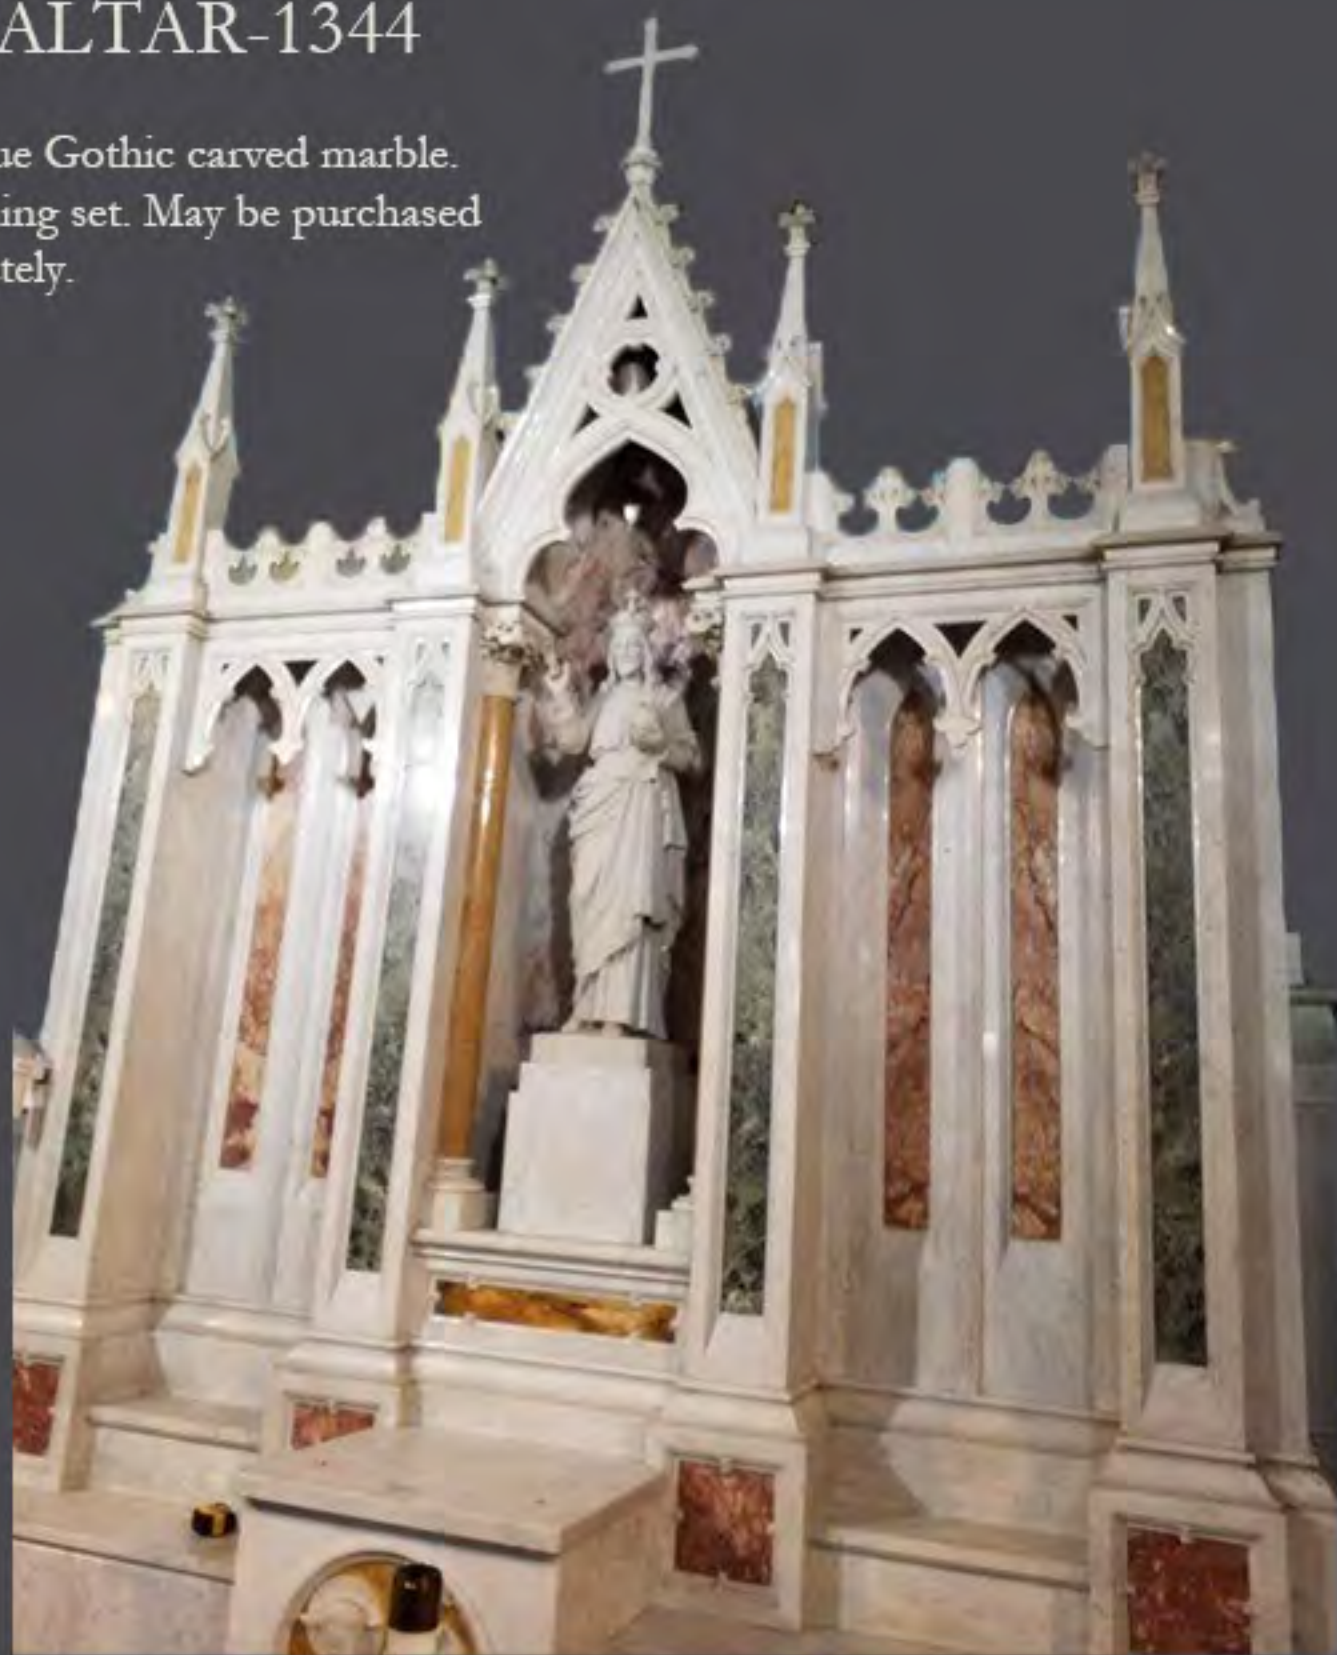

Reredos

KRALTAAR-1344

Antique Gothic carved marble.
Matching set. May be purchased
separately.