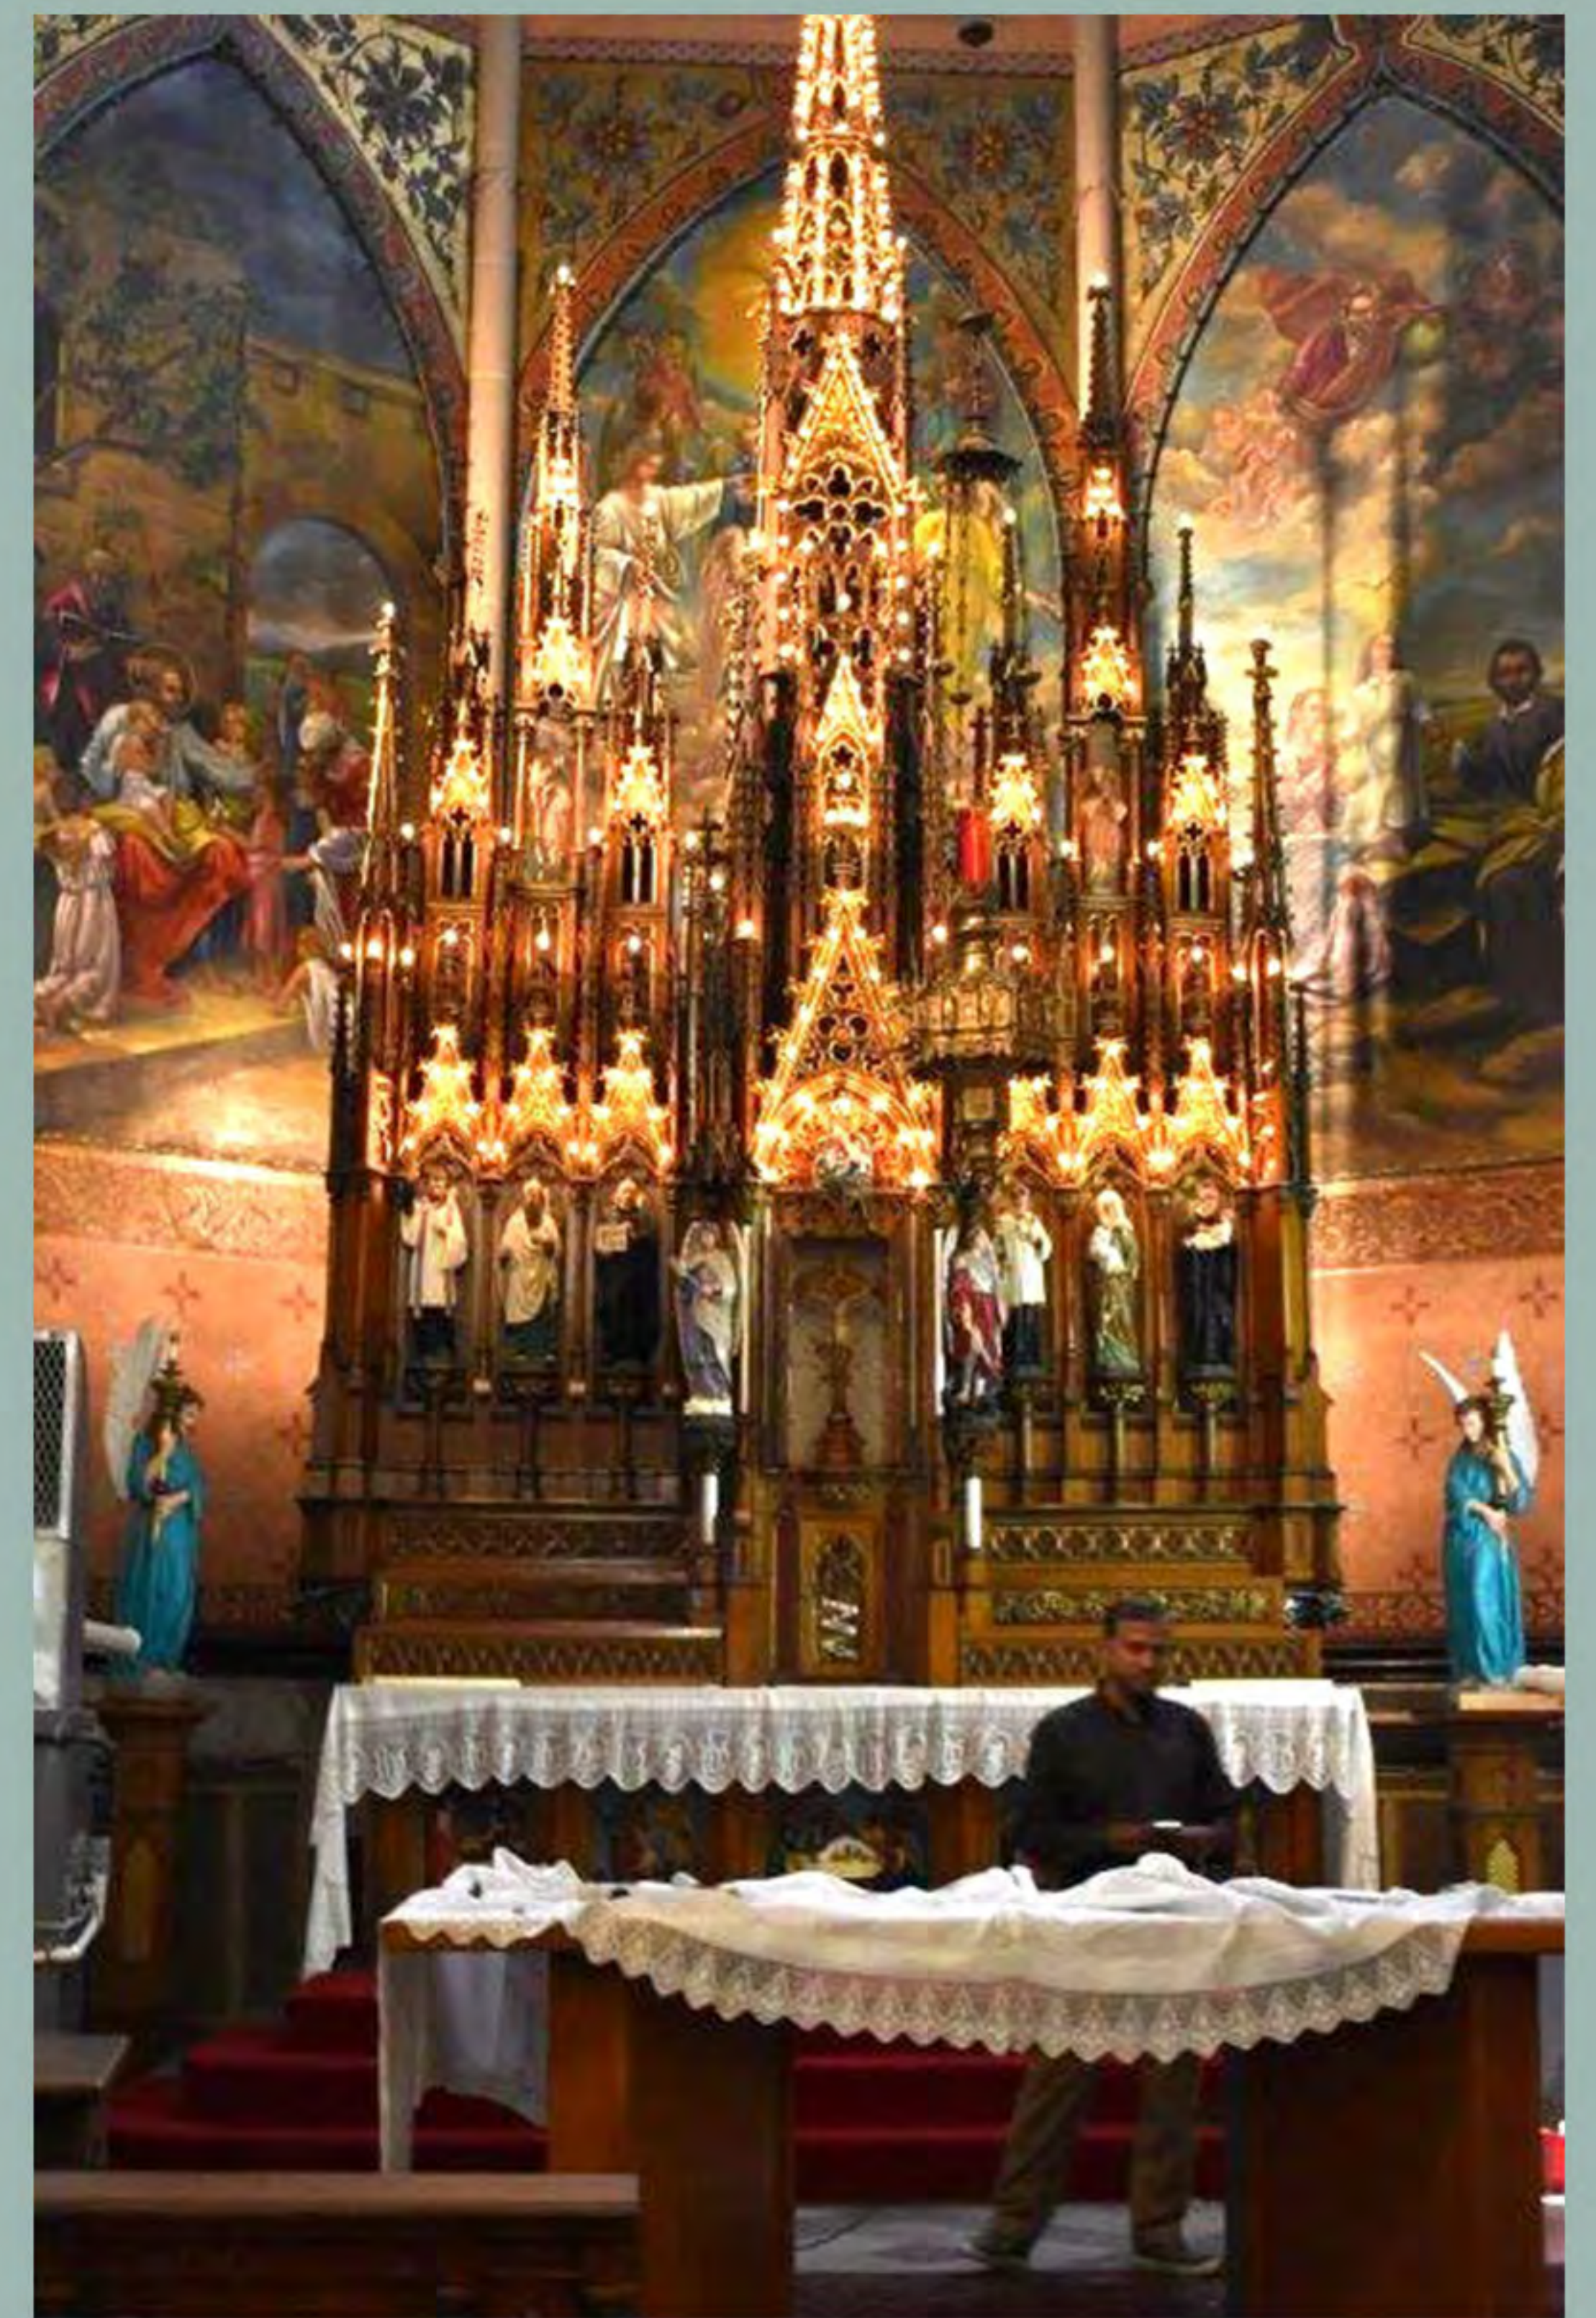

KRALTAAR-1289
Beautiful vintage reredos with ornate Gothic features.
Statues not included.

KING RICHARDS
LITURGICAL DESIGN & CONTRACTING