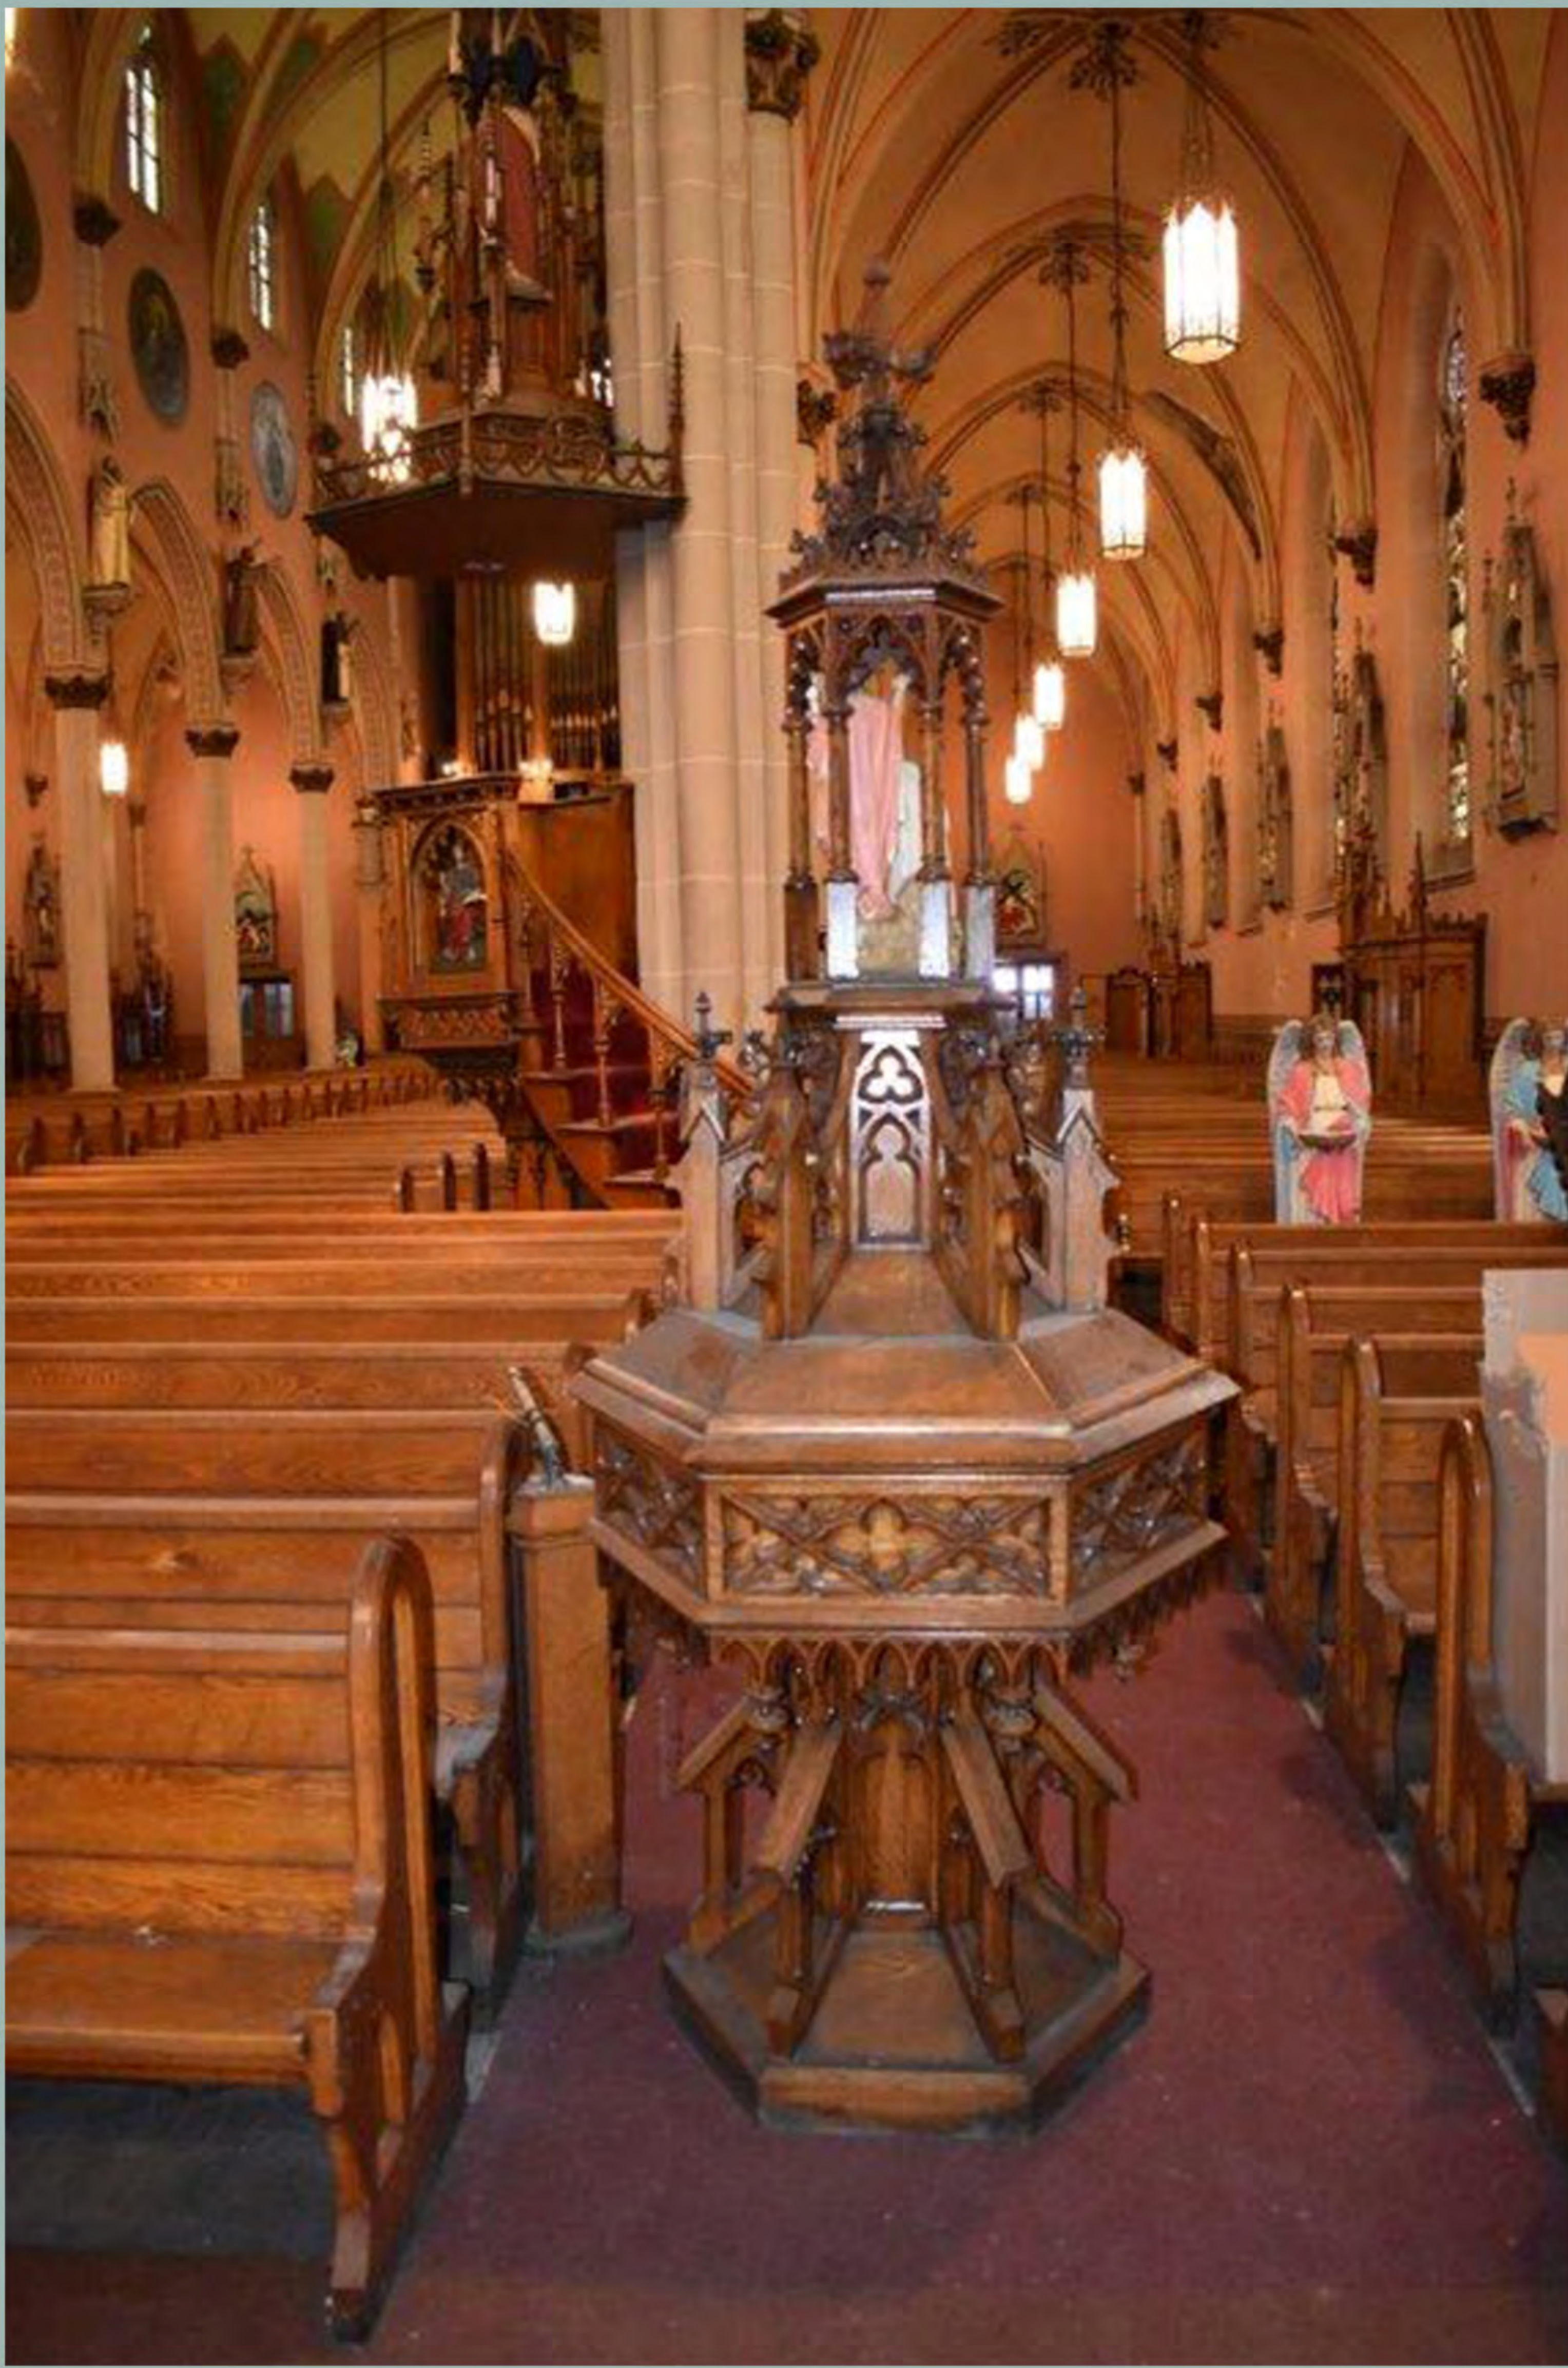

KRALTAAR-1445  
Beautiful Mary Shrine. Statue not included

KRALTAAR-1523  
Beautiful Gothic Sacred Heart Shrine. Statue  
not included.

KRALTAAR-1520  
Beautiful vintage ornate gothic altar railings.

KRF-2550  
Beautiful vintage pulpit featuring the 4 Evangelists. Includes ornate Gothic tester and stairs. Statue in tester included.