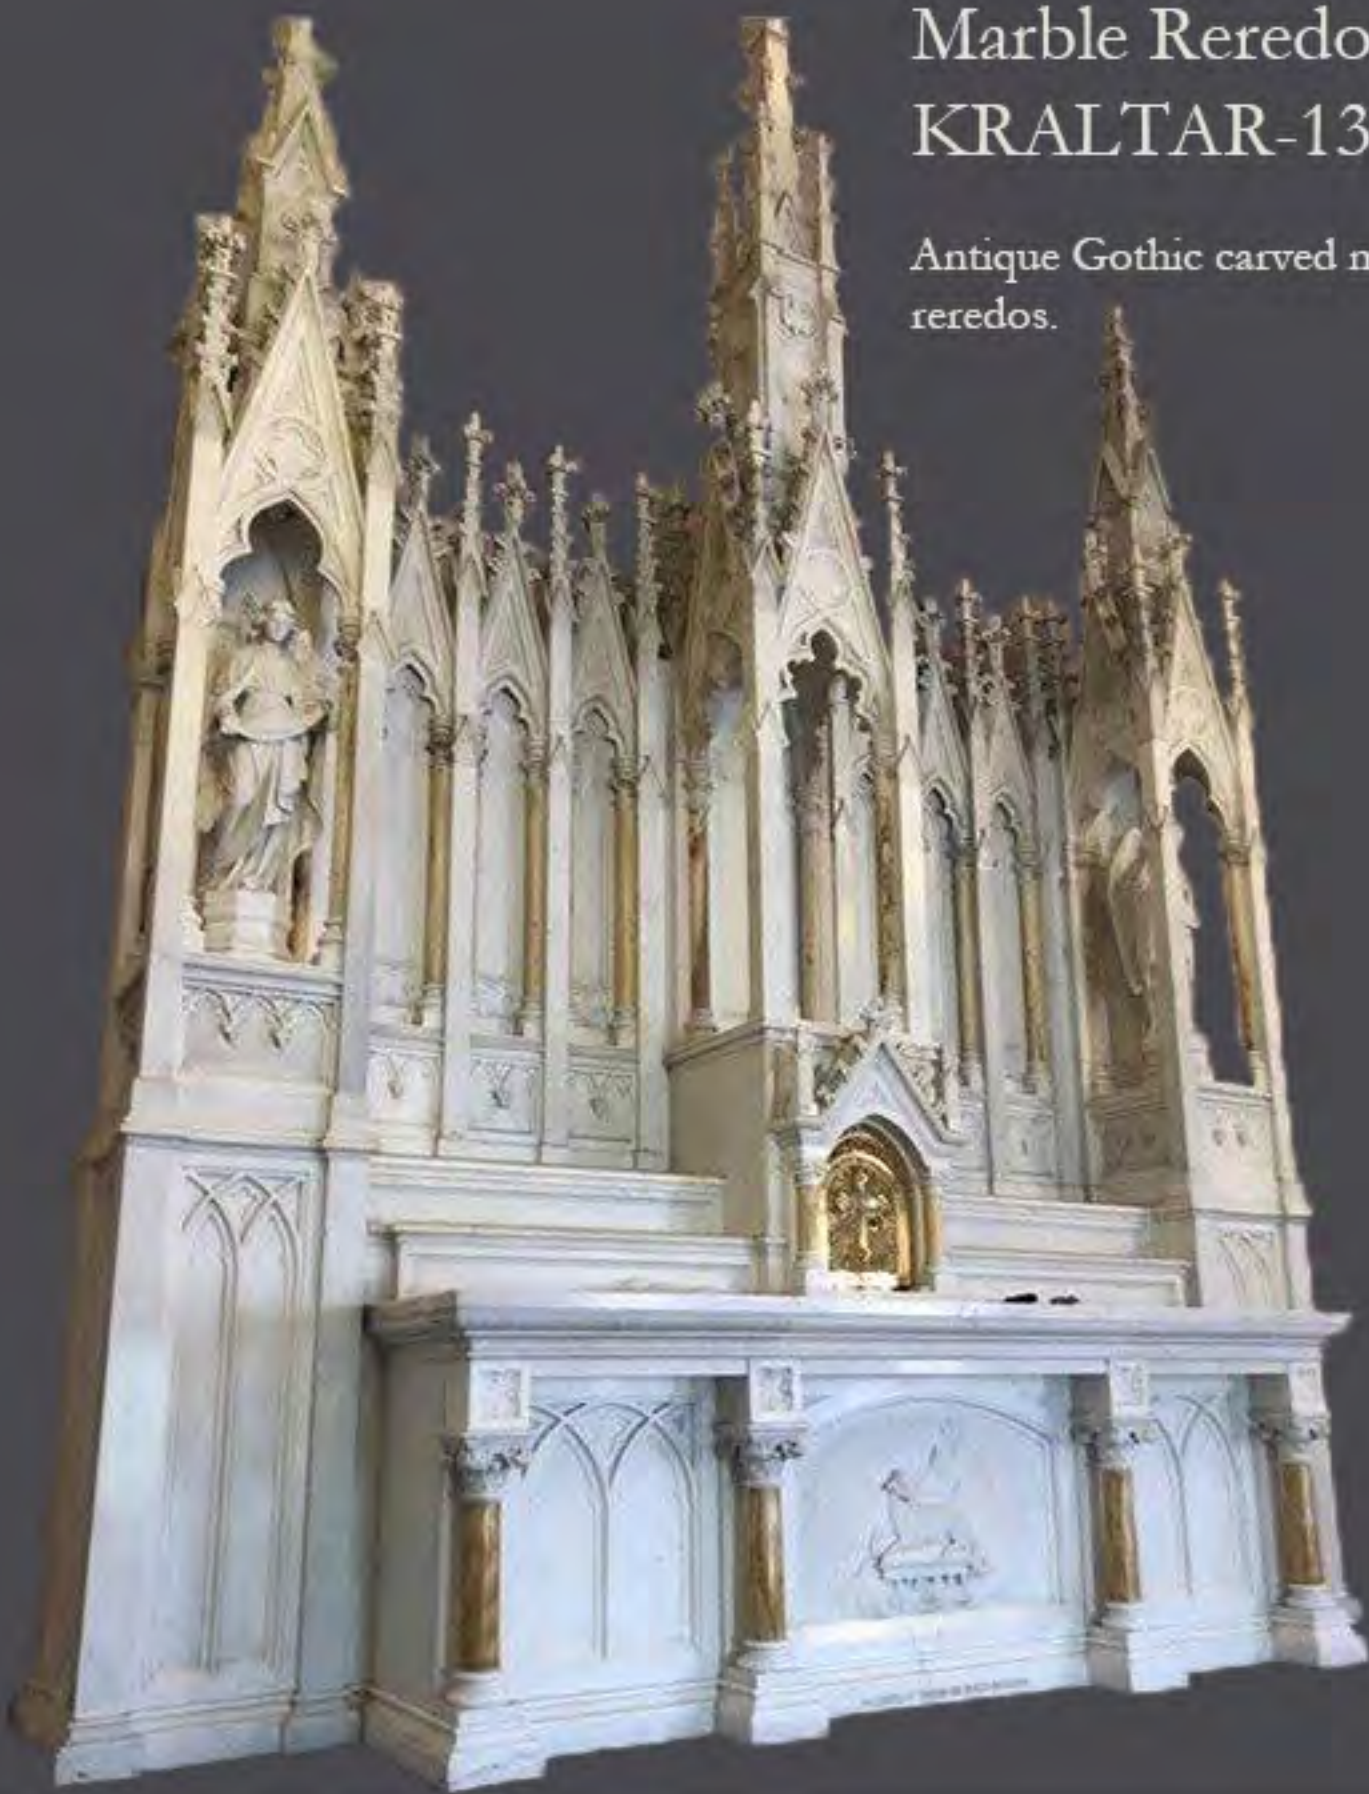

Marble Reredos KRALTAR-1352

Antique Gothic carved marble
reredos.