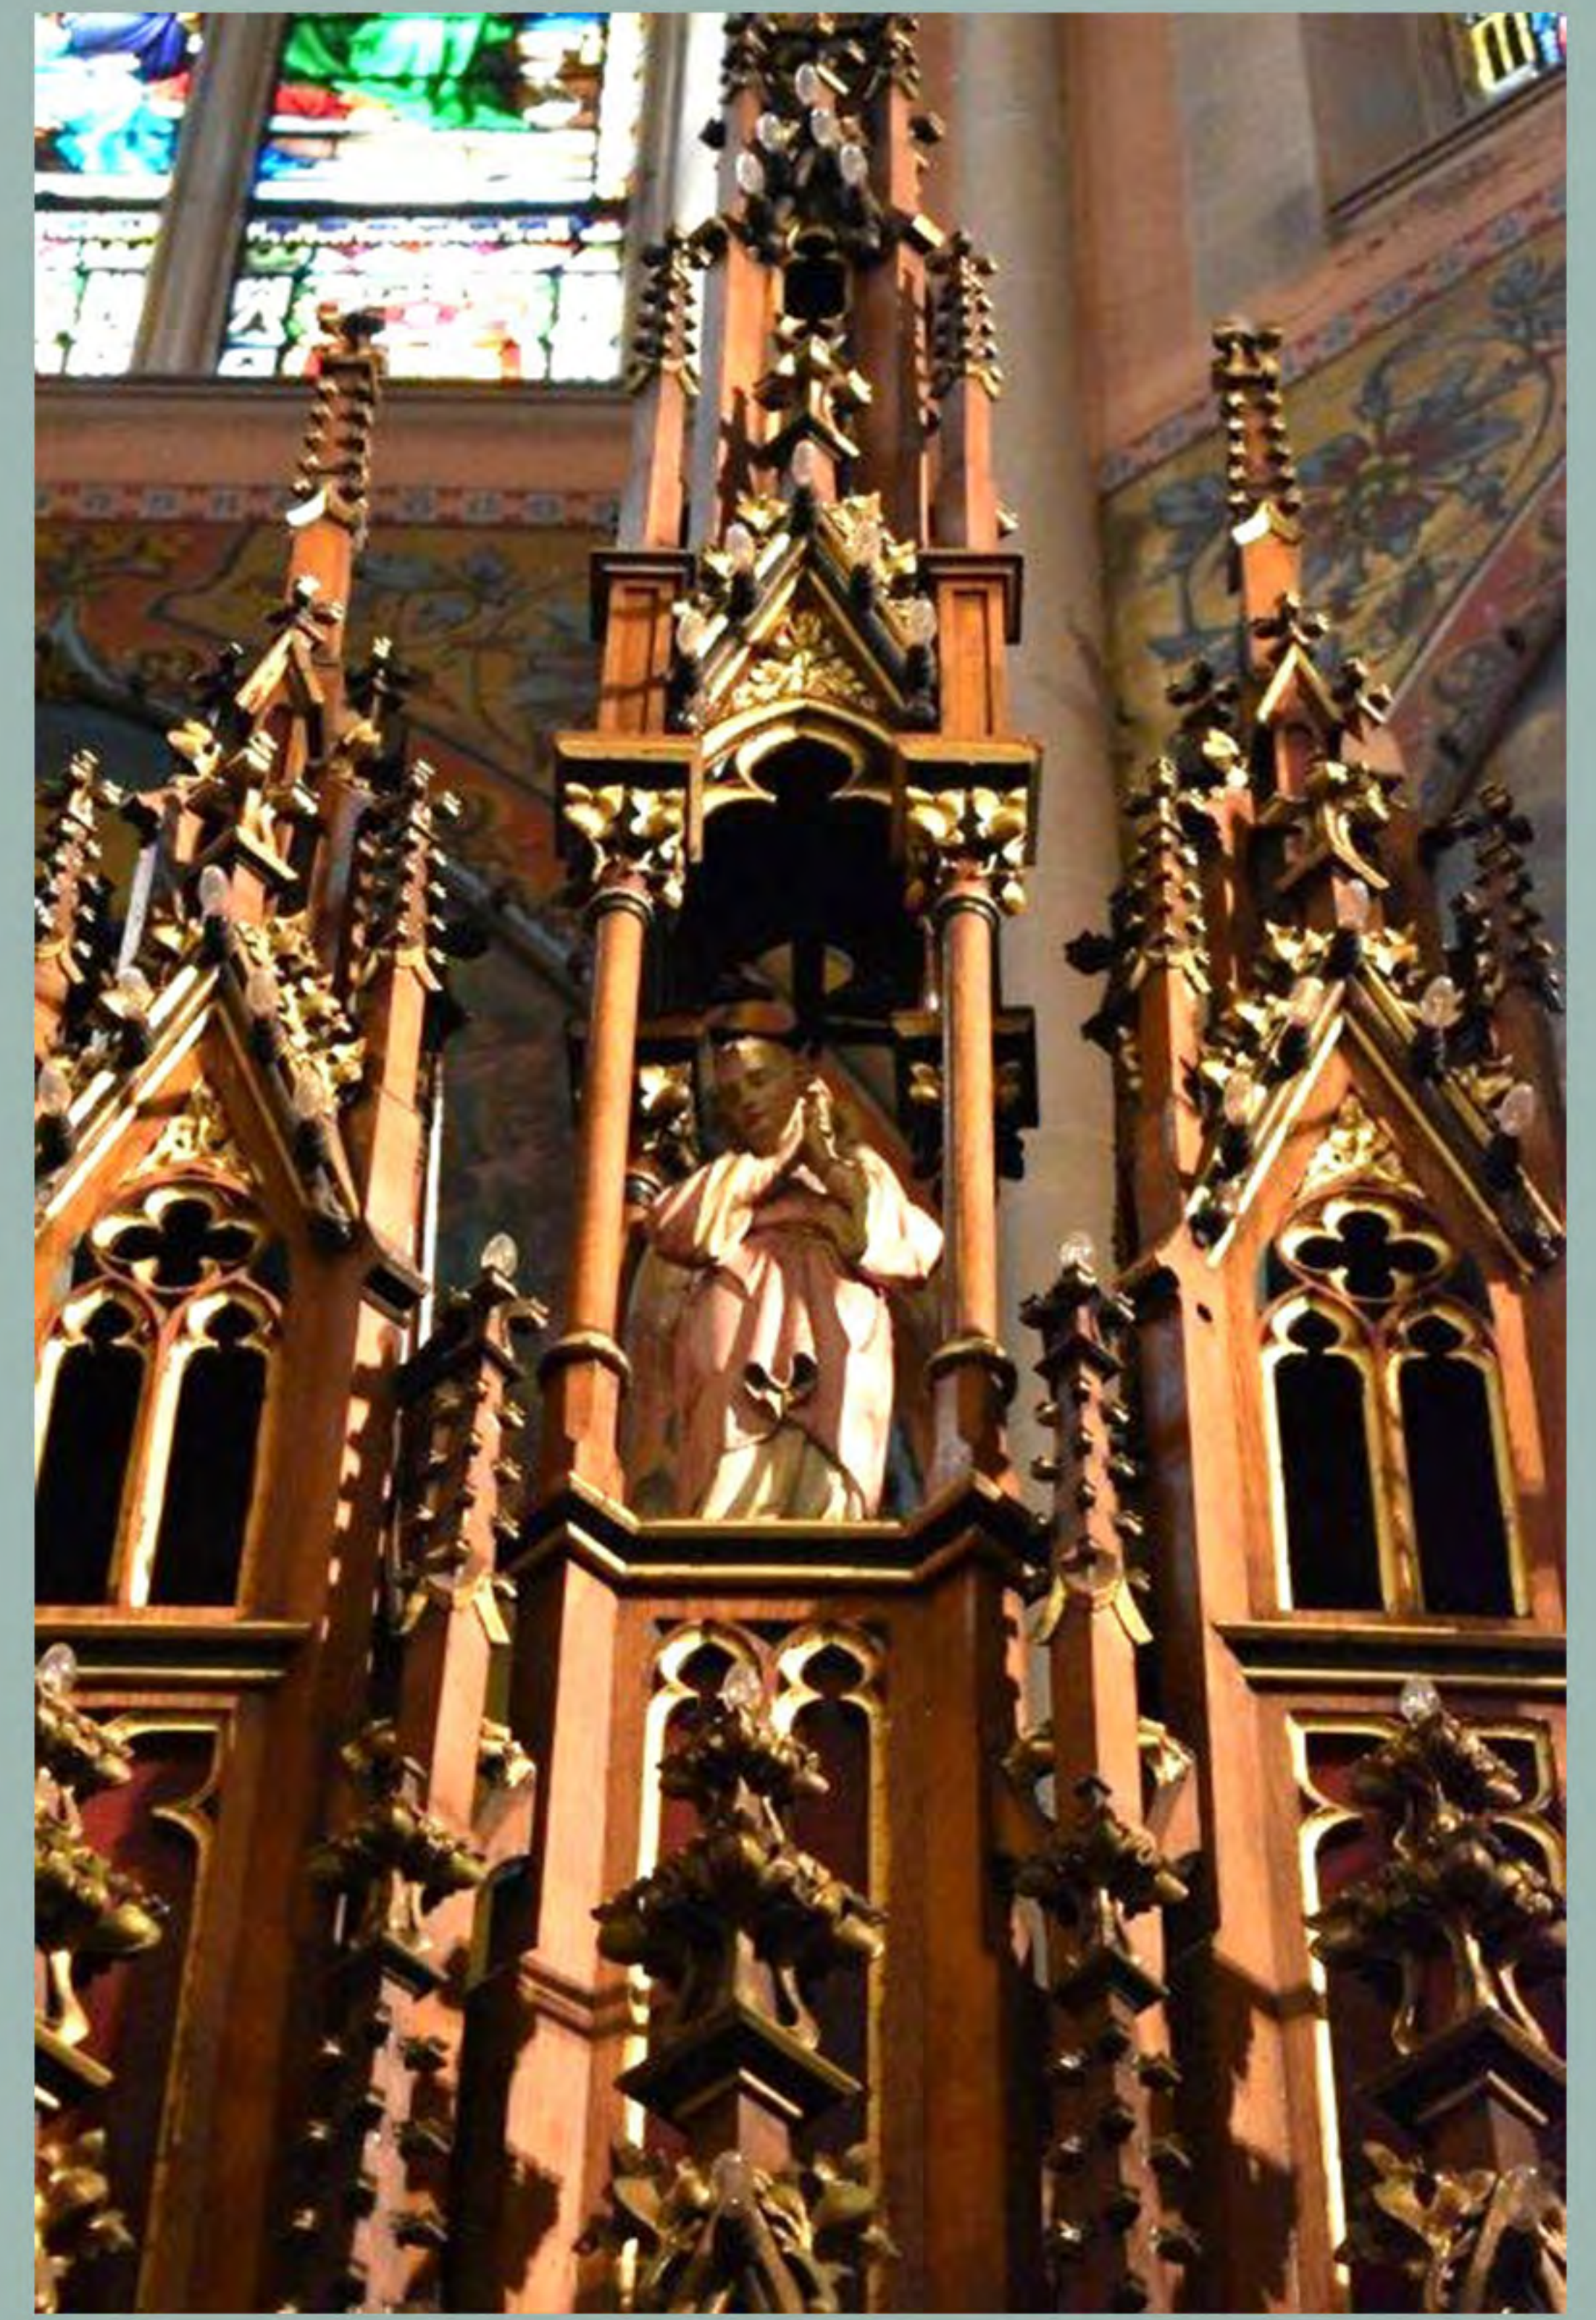

KRALTAAR-1289
Beautiful vintage reredos with ornate Gothic features.
Statues not included.

KING RICHARDS
LITURGICAL DESIGN & CONTRACTING